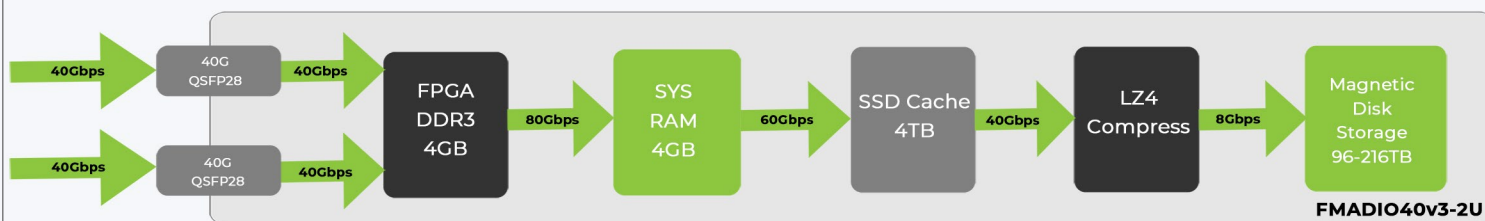

FEATURES

- 40 Gbps Line Rate Packet Capture
- 2x QSFP28 Capture Ports
- 40Gbps Line Rate Packet Generator
- 1TB to 4TB SSD Cache
- 96TB to 216TB TB RAID5 Storage
- Real time compression
- Hardware Time Stamping
- Pre-capture Filtering
- Inline Packet Capture
- ERSPAN/DANZ/GRE/other packet de-encapsulation
- Packet Slicing
- Packet Replay + Blaster
- Simple easy to use Web GUI
- Fully scriptable JSON API

SPECIFICATION

Network Sustained Capture Speed:
40Gbps Line Rate Packet Capture
59.52Mpps Packet Capture

Network Capture Ports:
2x QSFP28 100GbE / 40GbE Capture Ports
2x100G / 2x40G / 8x25G / 8x10G
SR4 / CDWM4 / LR4 / CX4 + FEC support

Packet Size:
64B-9218B

Management Interfaces:
2x 10GbE SFP+
2x 10/100/1000MbE RJ45

IPMI Interface:
1x 10/100/1000 RJ45

Hardware Time Stamp
Resolution: 3.2ns

Clock Synchronization:
PTPV2, NTP, PPS

Hot Swap Drive:
12 x 3.5" Magnetic Drives

Storage Size:
96TB - 216TB Total Raw Storage

Storage Mode:
RAID5

Rackmount Rails:
Tool-less Rails

Cooling:
4x Hot swap 80mm Fans

Power:
Dual 1200W Power Supply
Hot Swap Power Supply
(Operates with Single PSU)

Size:
2U Rack mountable
482mmx730mmx87mm
19" x 29" x 3.5"

Total Weight:
34.8kg / 77lbs